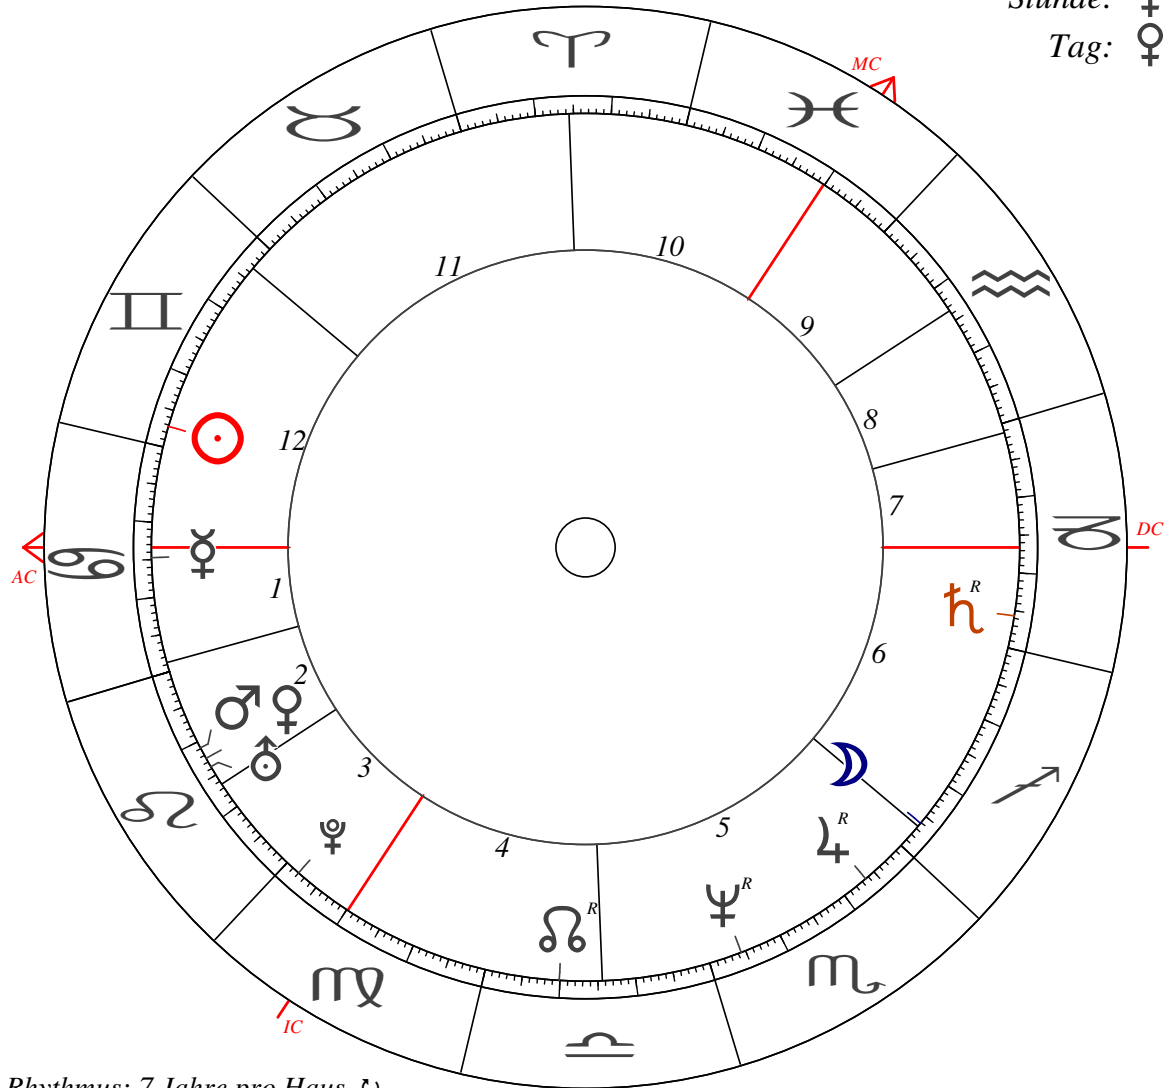

Radix **Christian Wulff** Placidus

Fr, 19.06.1959, 04:28 UT; Osnabrück (L: 008°02 / B: 52°16)

Stunde: ♀
Tag: ♀

Rhythmus: 7 Jahre pro Haus ☽

| | | | | | | | | | | | | | | | | | | | |
|----|----------|----|--------|------------------|------------------|---|--|-----|----------|---|--|-----|----------|---|--|--|--|--|--|
| ♁ | 27°09'49 | ♊ | 2J 10M | ♁ | | | | | | | | | | | | | | | |
| ☾ | 03°54'18 | ♏ | 6J 11M | | | | | | | | | | | | | | | | |
| ♀ | 14°42'47 | ♊ | 6J 05M | | | | | | | | | | | | | | | | |
| ♀ | 12°28'54 | ♋ | 1J 07M | | | | | | | | | | | | | | | | |
| ♂ | 10°51'40 | ♋ | 2J 02M | | | | | | | | | | | | | | | | |
| ♃ | 23°33'10 | r♌ | 1J 05M | | | | | | | | | | | | | | | | |
| ♃ | 04°16'48 | r♎ | 1J 07M | ♂ ^{7,1} | ♁ ^{0,4} | | | | | | | | | | | | | | |
| ♁ | 13°43'56 | ♋ | 1J 01M | | | | | | | | | | | | | | | | |
| ♀ | 04°22'58 | r♌ | 4J 03M | | | | | | | | | | | | | | | | |
| ♀ | 01°59'22 | ♌ | 2J 05M | | | | | | | | | | | | | | | | |
| ♄ | 09°51'46 | r♏ | 1J 02M | | | | | | | | | | | | | | | | |
| Ac | 13°22'59 | ♊ | | | | | | | | | | | | | | | | | |
| Mc | 10°10'01 | ♏ | | | | | | | | | | | | | | | | | |
| H2 | 28°43'52 | ♊ | | H3 | 16°26'22 | ♋ | | H11 | 15°34'57 | ♏ | | H12 | 03°20'59 | ♊ | | | | | |